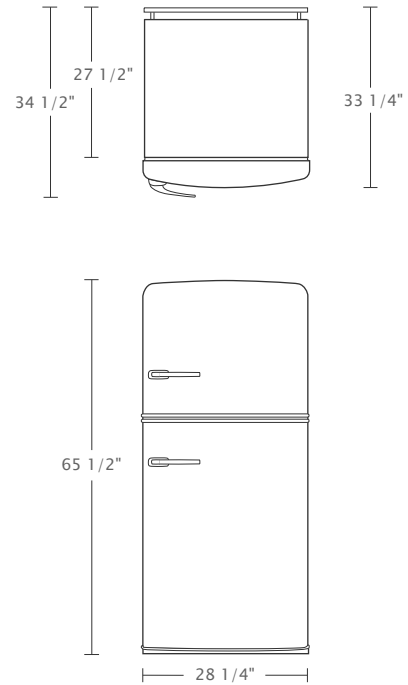

STUDIO SERIES- 14.4 cubic feet

Stamped metal body	Stamped metal body
Authentic chrome trim	Authentic chrome trim
Total Capacity ☐ ☐ ☐ ☐ 20.9 cu. ft.	Total Capacity ☐ ☐ ☐ ☐ 14.4 cu. ft.
Refrigerator Capacity ☐ ☐ ☐ 14.5 cu. ft.	Refrigerator Capacity ☐ ☐ ☐ 10.6 cu. ft.
Freezer Capacity ☐ ☐ ☐ 6.4 cu. ft.	Freezer Capacity ☐ ☐ ☐ 3.8 cu. ft.
Cabinet Width ☐ ☐ ☐ ☐ 32 7/8 in.	Cabinet Width ☐ ☐ ☐ ☐ 28 1/4 in.
Door Width ☐ ☐ ☐ ☐ 33 1/8 in.	Door Width ☐ ☐ ☐ ☐ 28 1/4 in.
Overall Depth (coil free back) ☐ ☐ ☐ 33 3/4 in.	Overall Depth (including coils) ☐ ☐ ☐ 34 1/2 in.
Depth (minus handles) ☐ ☐ ☐ 32 7/8 in.	Depth (minus handles) ☐ ☐ ☐ 33 1/4 in.
Depth (cabinet only) ☐ ☐ ☐ 27 in.	Depth (cabinet and coils only) ☐ ☐ ☐ 27 1/2 in.
Height ☐ ☐ ☐ ☐ 68 1/2 in.	Height ☐ ☐ ☐ ☐ 65 1/2 in.
Clearance: Back ☐ ☐ ☐ ☐ 1/2 in.	Clearance: Back ☐ ☐ ☐ ☐ 1/2 in.
Clearance: Side ☐ ☐ ☐ ☐ 1/4 in.	Clearance: Side ☐ ☐ ☐ ☐ 1/4 in.
Side Clearance for door to open 90° ☐ ☐ 4 1/2 in.	Side Clearance for door to open 90° ☐ ☐ 4 1/2 in.
Adjustable Rollers ☐ ☐ ☐ ☐ Standard	Adjustable Rollers ☐ ☐ ☐ ☐ Standard
Energy Guide (kWh/year) ☐ ☐ ☐ 443 (Energy Star Rated) ☐	Energy Guide (kWh/year) ☐ ☐ ☐ 438 ☐ ☐ ☐
Power Rating ☐ ☐ ☐ ☐ 115V, 15A, 60Hz	Power Rating ☐ ☐ ☐ ☐ 115V, 15A, 60H
☐ ☐ ☐ Options: Available on both models ☐ ☐	☐ ☐ ☐ Left-Hand Hinge, Ice Maker Package