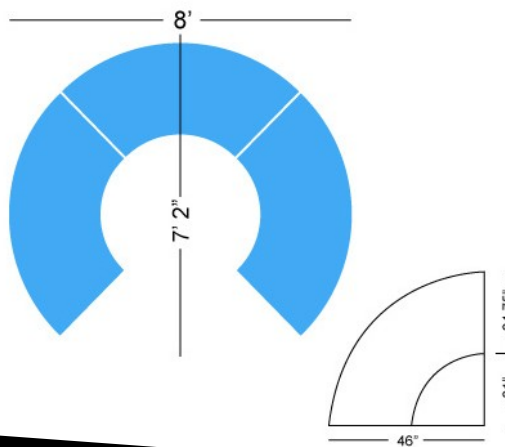

MODULAR CIRCLE BOOTH specs